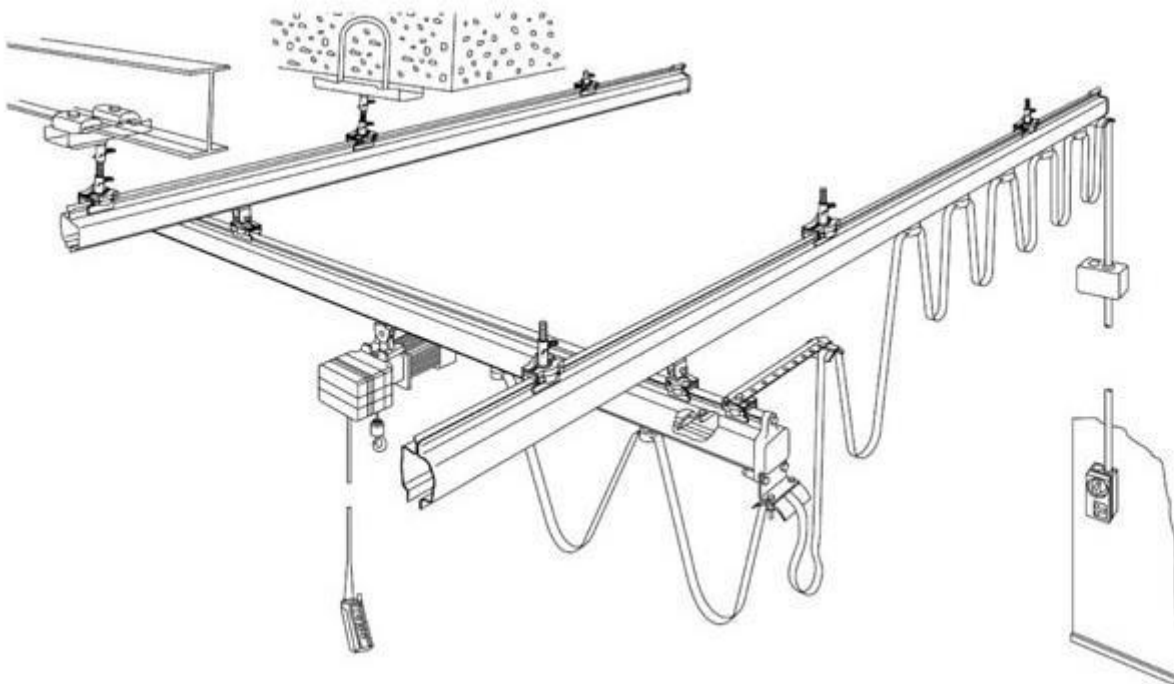

Light Crane - KBK Style

The LIGHT CRANE KBK style system is a light crane construction which can be widely used in the production line, workshop or Plant. Its efficient and reliable, compact and simple and the whole system is easily operated with low maintenance costs.

Light Gantry Crane

Advantages

- *New Design, light and compact
- *Safe, Reliable and Easy Maintenance
- *Easy assemble on site.
- *Moveable under load
- *Wheel locking device
- *"I" type Beam for wide usage.